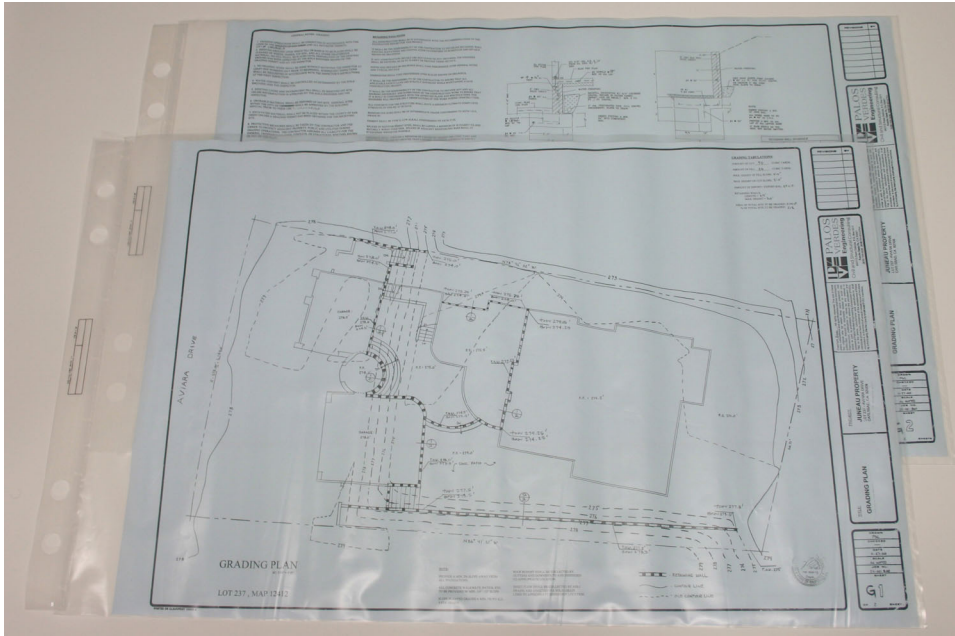

PRO-ONE protects documents from water, dirt, coffee, masonry spills, or other unexpected conditions that can occur in the field.